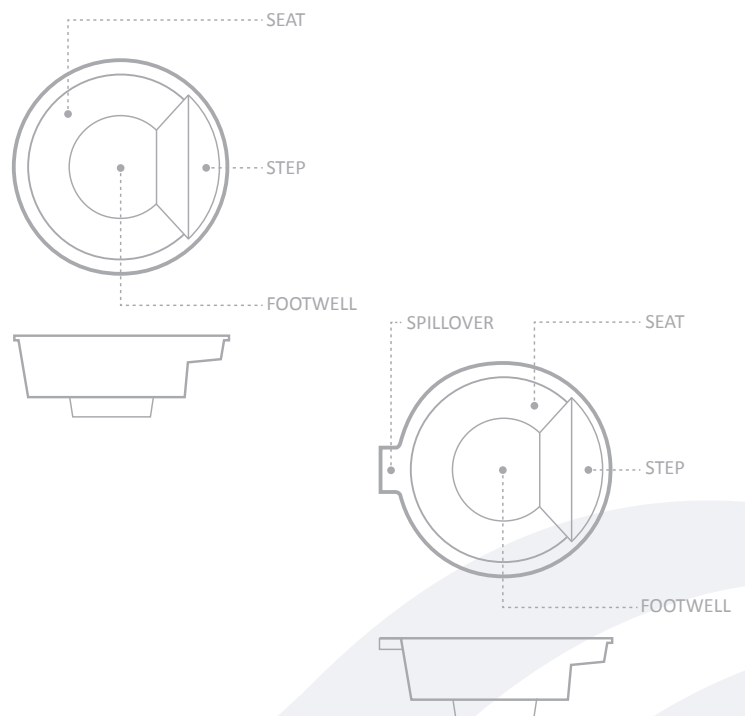

The Leisure Pools® Sorrento Spa™ is available in a circular design allowing you more freedom to match the other elements within your backyard including your Leisure Pools® swimming pool. Inside the spa, you enjoy the benefits of less stress, improved circulation, better sleep and fewer symptoms of arthritis and back pain. Outside the spa, you enjoy the benefits of great design and function.

The Leisure Pools® Sorrento Spa™ Round is a circular spa which blends well with many of Leisure Pools® curved swimming pools. With one bench going around the spa, it provides an area for swimmers to talk and enjoy the relaxing benefits of a spa.

The Sorrento Spa™ is available in all the colors that are available for the pools, enabling you to color match your pool and spa combination.

The Sorrento Spa™ Round is available with a spillover option which enables the spa to be placed next to the pool and having the water spill over from the spa into the pool creating a calming water feature effect.

SPA STYLE	LENGTH	WIDTH	DEEPEST DEPTH
ROUND	8'	8'	2' 10"
ROUND W/ SPILLOVER	8'	8'	2' 10"

*Some measurements rounded